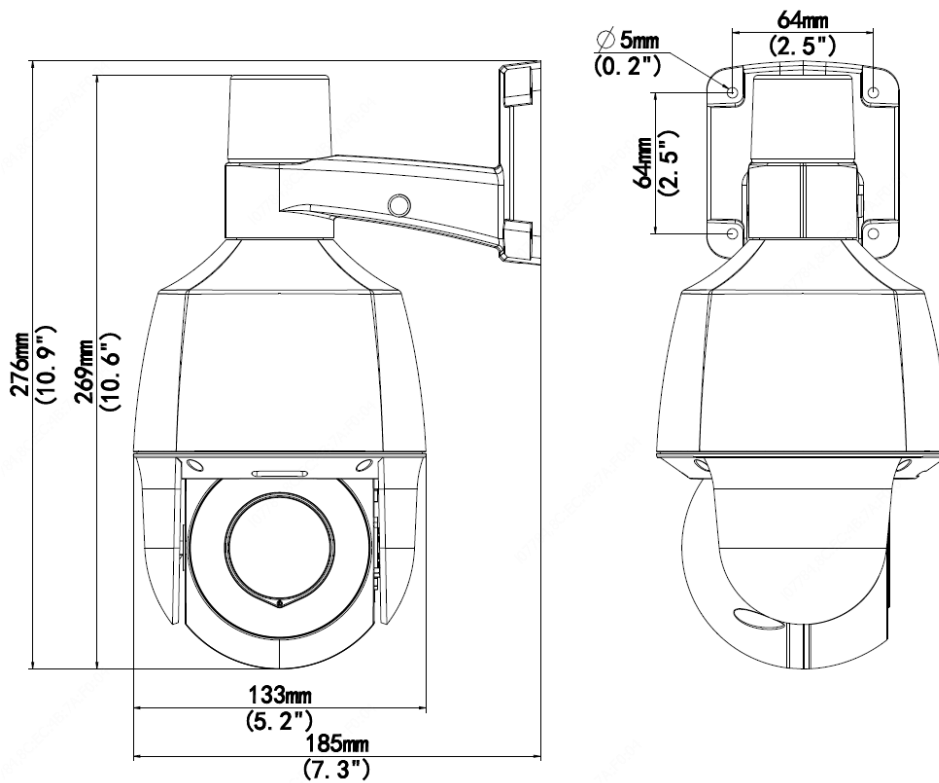

Net Weight	0.87 kg (1.92lb)
Gross Weight	1.13 kg (2.49lb)
Material	Metal + Plastic
Working Environment	-20°C ~ 60°C (-4°F to 140°F), Humidity: ≤95% RH(non-condensing)
Storage Environment	-20°C ~ 60°C (-4°F to 140°F), Humidity: ≤95% RH(non-condensing)
Surge Protection	4KV
Ingress Protection	IP66
Reset Button	Supported

Dimensions

Accessories

Zhejiang Uniview Technologies Co., Ltd.

South Tower, Building 10, Wanlun Science Park, 88 Jiangling Road, Hangzhou, P.R.China 310051

Email: overseasbusiness@uniview.com; globalsupport@uniview.com